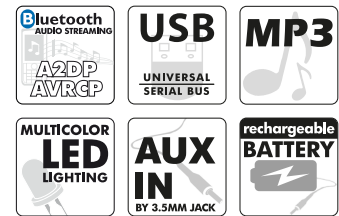

PORTABLE BLUETOOTH® SPEAKER WITH
AUX-IN, USB , A BUILT-IN BATTERY
INCREDIBLE SOUND

HBB 460BT

SPECIFICATIONS

- Wireless Bluetooth® technology (Up to 10m range - Bluetooth v4.2)
- Supports A2DP & AVRCP profile
- Plays USB (up to 32GB)
- TWS: Pair two HBB460BT's for wider and louder sound
- 150W Max. total speaker power
- Built-in rechargeable battery 4400mAh - up to 6 hours
- Control buttons for: Play, pause, prev./vol -, next/vol+, mode, link
- Built-in 3.5mm audio input socket (for optional wired connection, cable incl.)
- Built-in 1/4"(6,3mm) Jack input for wired microphone (not included, HPG-MIC1 sold separately)
- Multi colored LED lighting
- Compatible with Bluetooth smartphones, tablets, pc's and notebooks
- Charged via micro-USB (cable included)
- Size: 553(W) x 178(D) x 239(H) mm

SPÉCIFICATIONS

- Spécifications
- Technologie sans fil Bluetooth (Jusqu'à 10 m de portée - Bluetooth v4.2)
 - Prend en charge les profils A2DP et AVRCP
 - Lecture USB (jusqu'à 32 Go)
 - TWS : Associez deux HBB460BT pour un son plus large et plus fort
 - 150W Puissance totale max. du haut-parleur
 - Batterie rechargeable intégrée 4400mAh - jusqu'à 6 heures
 - Boutons de contrôle pour : Play, pause, prev./vol -, next/vol+, mode, lien
 - Prise d'entrée audio intégrée de 3,5 mm (pour une connexion câblée optionnelle, câble inclus)
 - Entrée Jack 1/4»(6,3mm) intégrée pour microphone filaire (non inclus, HPG-MIC1 vendu séparément)
 - Eclairage LED multicolore
 - Compatible avec les smartphones Bluetooth, tablettes, ordinateurs et carnets de notes
 - Facturation par micro-USB (câble inclus)
 - Dimensions : 553(L) x 178(P) x 239(H) mm

Equipped with RGB LED party lighting. Adjustable and switchable ON/OFF

Extra BASS by passive radiators

Easy carrying step (re-moveable)

PORTABLE BLUETOOTH® SPEAKER WITH
AUX-IN, USB , A BUILT-IN BATTERY
INCREDIBLE SOUND

Equipped with RGB LED party lighting. Adjustable and switchable ON/OFF

Extra BASS by passive radiators

Easy carrying strap (re-moveable)