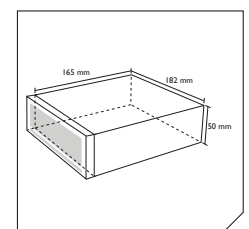

Micro SD and USB reader  
(SD card and USB **not** incl.)

Remote control included

Depth: 165mm