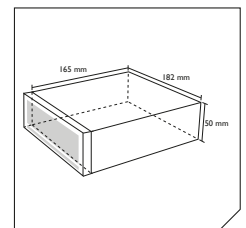

Depth: 165mm